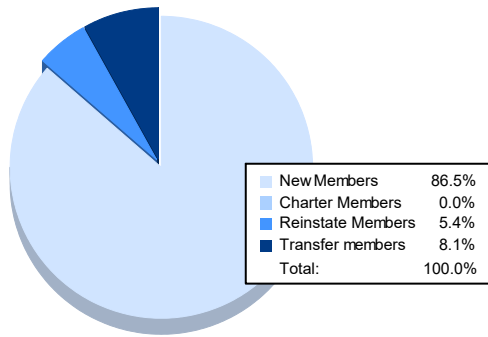

Year	New Clubs	Dropped Clubs	Gain/ Loss Clubs	New Members	Charter Members	Reinstate Members	Transfer Members	Total Member Added	Total Members Dropped	Gain/ Loss Members
2016-2017	1	0	1	86	20	0	7	113	66	47
2017-2018	0	0	0	83	0	0	4	87	72	15
2018-2019	0	0	0	71	0	0	2	73	78	-5
2019-2020	0	0	0	62	0	0	6	68	62	6
2020-2021	0	0	0	32	0	2	3	37	63	-26
Average	0	0	0	67	4	0	4	76	68	7

Membership Composition June 2021 Cumulative

Gender Composition June 2021 Cumulative