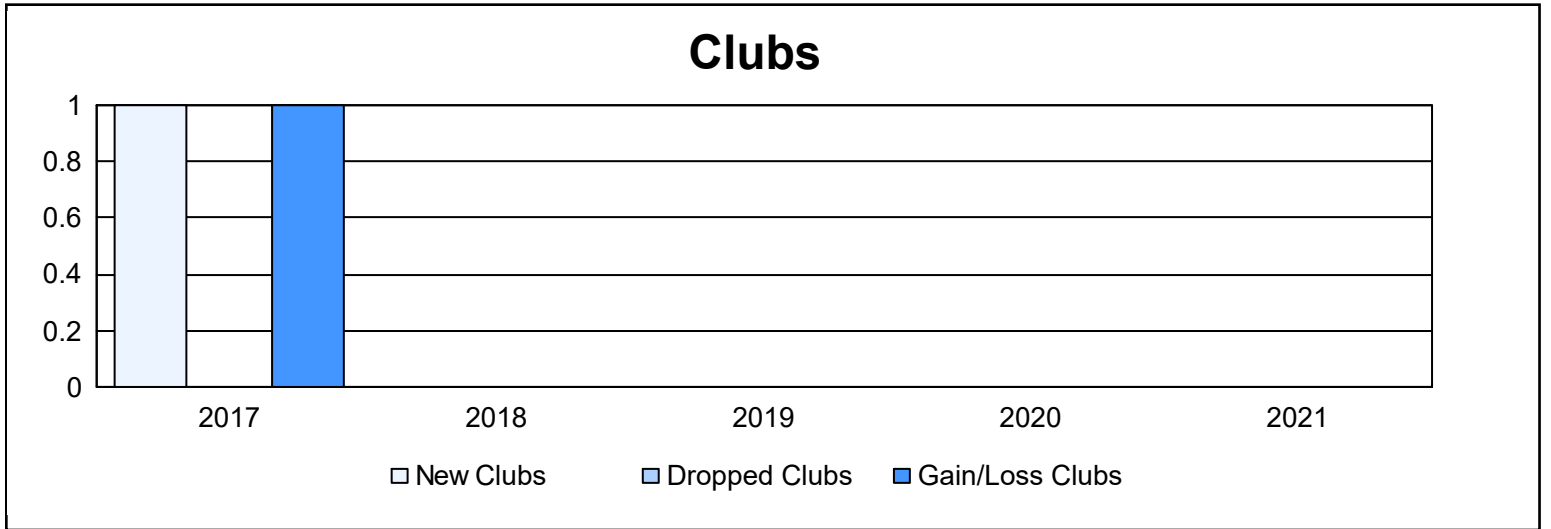

Year	New Clubs	Dropped Clubs	Gain/ Loss Clubs	New Members	Charter Members	Reinstate Members	Transfer Members	Total Member Added	Total Members Dropped	Gain/ Loss Members
2016-2017	1	0	1	86	20	0	7	113	66	47
2017-2018	0	0	0	83	0	0	4	87	72	15
2018-2019	0	0	0	71	0	0	2	73	78	-5
2019-2020	0	0	0	62	0	0	6	68	62	6
2020-2021	0	0	0	32	0	2	3	37	63	-26
Average	0	0	0	67	4	0	4	76	68	7

Membership Composition June 2021 Cumulative

Gender Composition June 2021 Cumulative