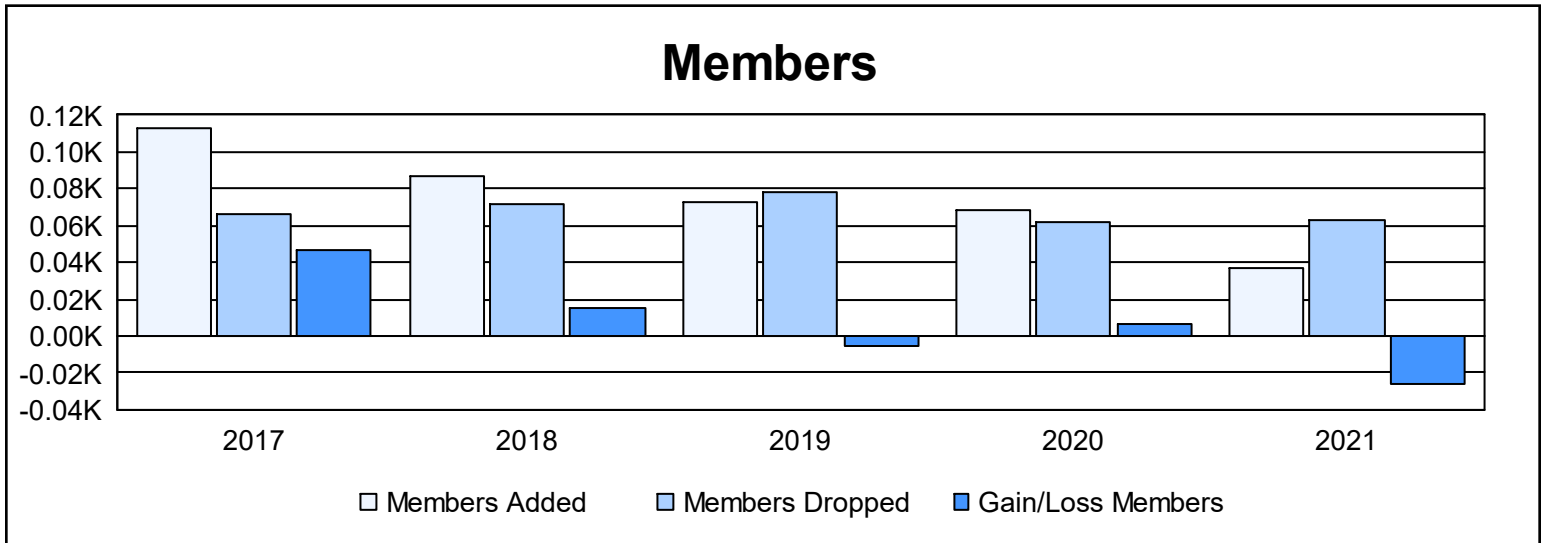

Year	New Clubs	Dropped Clubs	Gain/ Loss Clubs	New Members	Charter Members	Reinstate Members	Transfer Members	Total Member Added	Total Members Dropped	Gain/ Loss Members
2016-2017	1	0	1	86	20	0	7	113	66	47
2017-2018	0	0	0	83	0	0	4	87	72	15
2018-2019	0	0	0	71	0	0	2	73	78	-5
2019-2020	0	0	0	62	0	0	6	68	62	6
2020-2021	0	0	0	32	0	2	3	37	63	-26
Average	0	0	0	67	4	0	4	76	68	7

Membership Composition June 2021 Cumulative

Gender Composition June 2021 Cumulative